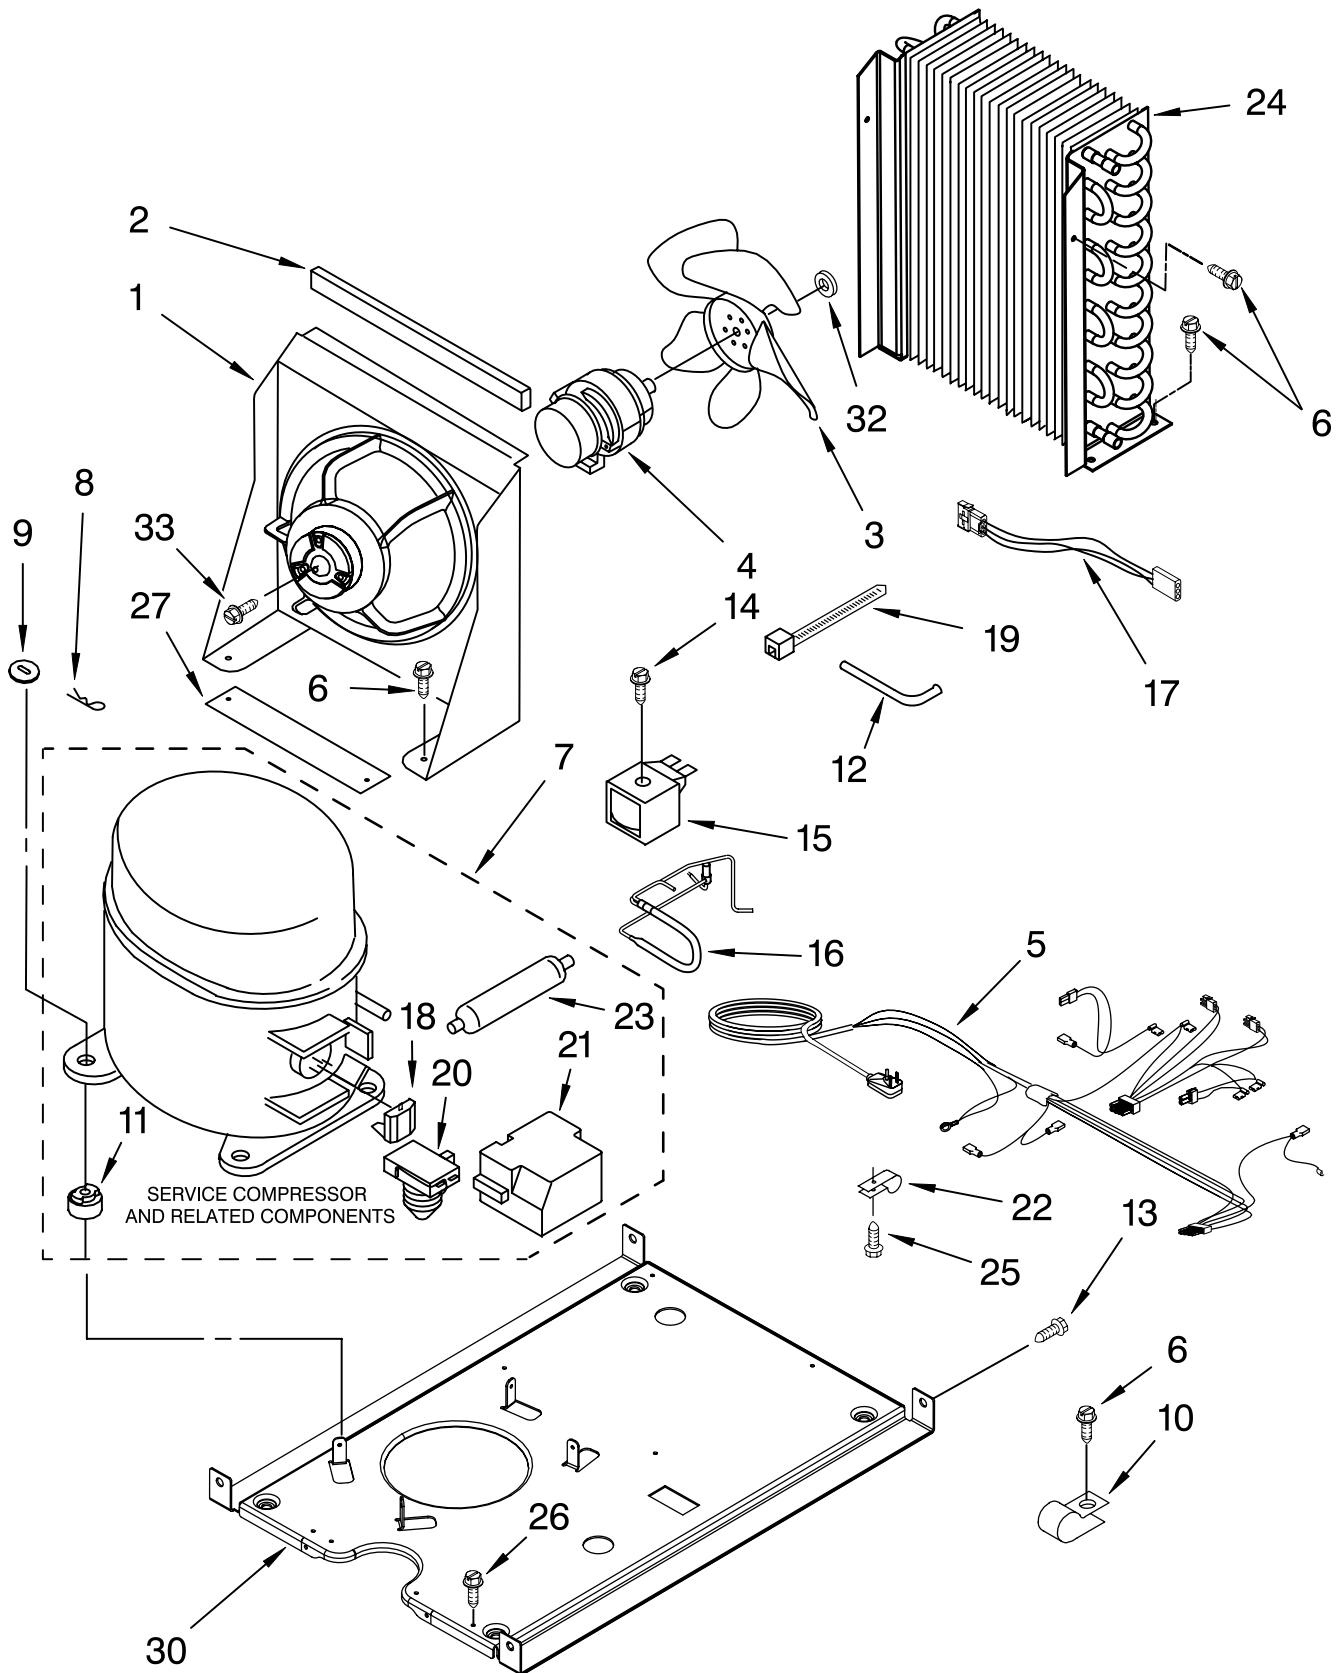

UNIT PARTS

For Models: KUIS18NNJW7, KUIS18NNJT7, KUIS18NNJB7, KUIS18NNJS7
(White) (Biscuit) (Black) (Stainless Steel)

FOR ORDERING INFORMATION REFER TO PARTS PRICE LIST

UNIT PARTS

For Models: KUIS18NNJW7, KUIS18NNJT7, KUIS18NNJB7, KUIS18NNJS7
(White)   (Biscuit)   (Black)   (Stainless Steel)

Illus. No.	Part No.	DESCRIPTION	Illus. No.	Part No.	DESCRIPTION	Illus. No.	Part No.	DESCRIPTION
1	2217434	Bracket, Fan Mtg.	12	2208415	Tube, Process	22	2185788	Clamp
2	2185675	Pad, Foam	13	489423	Screw	23		Drier
3	2190685	Blade, Fan	14	489472	Screw		2209223	Production
4	2188537	Motor, Fan	15	759112	Coil, Solenoid		4387019	Service
5	2313636	Wiring Harness, Complete Unit (Includes Power Cord)	16	2208413	Valve, Body	24	2217398	Condenser
6	304392	Screw 8-18 x 1/2	17	2187835	Wiring Harness, Condenser Fan Overload	25	3400884	Screw
7	2208370	Compressor (Includes Illus. 11,18, 20,21 & 23)	18	2217223	Production	26	488500	Screw
8	A201435	Clip, Mounting		4387938	Service (Includes Relay)	27	2217397	Pad, Foam (2)
9	A201441	Shim (4)	19	2155774	Strap	30	2217423	Base, Unit
10	2185960	Clamp (Power Cord)	20	2217224	Production	32	486692	Nut, Speed
11	2217318	Grommet (4)		4387938	Service (Includes Overload)	33	489494	Screw 8-32 x 3/4
	4387558	Service	21	2208371	Cover, Terminal Production			
				4387731	Service			

REFRIGERANT CHARGE

6.5 OZ. (R134A)

FOR ORDERING INFORMATION REFER TO PARTS PRICE LIST